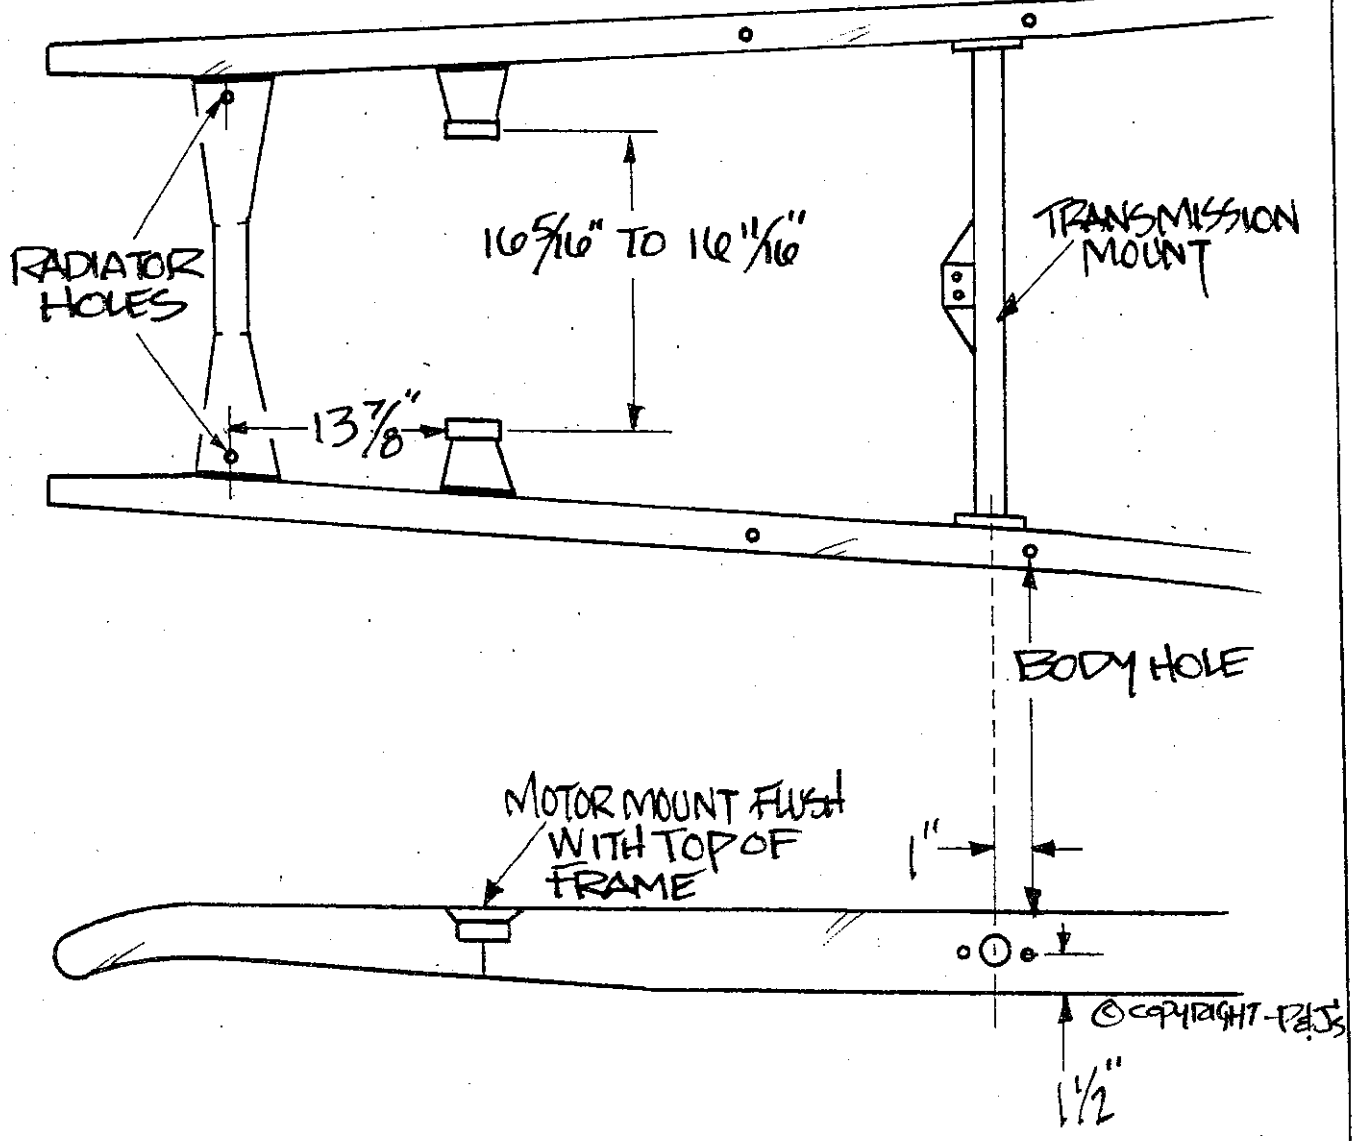

2005-2007

28-31 MODEL 'A'

401 Legend Lane • Peculiar, MO 64078

Tech Line (816) 758-4504
 800-334-7240
 Fax (816) 758-4512

TRANS & MOTOR MOUNT INSTALLATION

MOTOR MOUNTS AND TRANSMISSION CROSSMEMBER FOR SMALL BLOCK CHEVY & POWERGLIDE OR 350 TURBO.

NOTE: BE SURE TO USE ORIGINAL TYPE '58-'72 CHEVY RUBBER INSULATOR MOUNTS (NON-INTERLOCK STYLE)

© COPYRIGHT - P&J