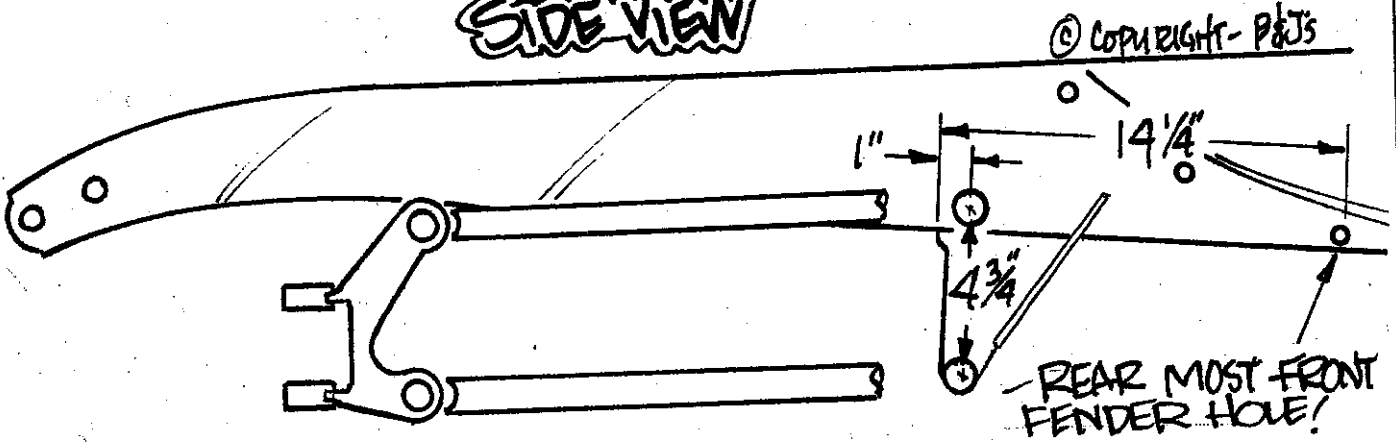

401 Legend Lane • Peculiar, MO 64078
 Tech Line (816) 758-4504
 800-334-7240
 Fax (816) 758-4512

32 FORD
STANDARD 4 BAR KIT INST.

SIDE VIEW

FRONT VIEW

NOTE: FRONT EDGE OF BRACKET IS LOCATED 1 1/4" AHEAD OF CENTER OF FENDER HOLE SHOWN ABOVE. UPPER BAR IS MOUNTED TO A TUBE INSTALLED THROUGH THE FRAME. CENTERLINE OF THIS TUBE IS 1" BACK FROM FRONT EDGE OF BRACKET AND 4 3/4" FROM CENTER OF TUBE IN BRACKET.

BRACKET IS MOUNTED PARALLEL TO SIDE OF FRAME RAIL!

- ADJUSTABLE END GOES AT REAR OF BAR MOUNTED TO ANGLE OUT AS SHOWN!

BOTTOM VIEW

BRACKET IS MOUNTED PARALLEL TO FRAME RAIL!