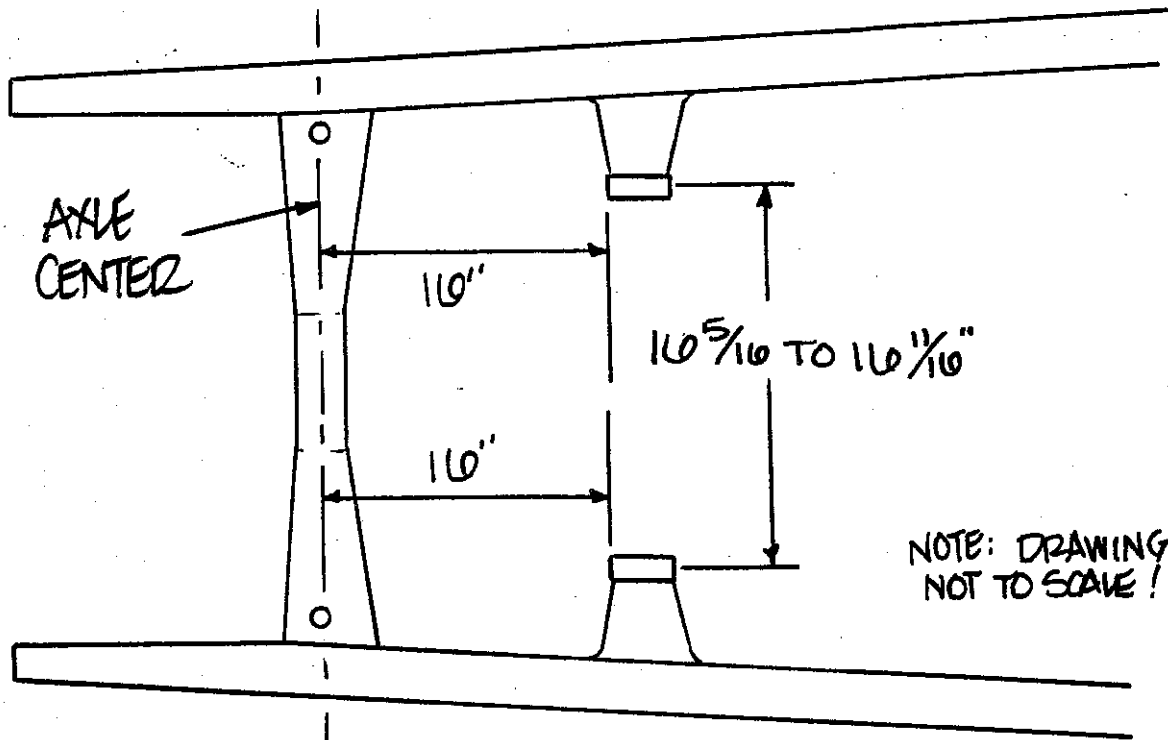

1932 FORD

BIG BLOCK CHEVY MOTOR MOUNTS

401 Legend Lane • Peculiar, MO 64078

Tech Line (816) 758-4504

800-334-7240

Fax (816) 758-4512

- MEASURE FROM AXLE CENTER BACK 116" TO FACE OF MOTOR MOUNT TUBES (WELD IN MOUNTS)

MOTOR MOUNT FLUSH WITH TOP EDGE OF FRAME