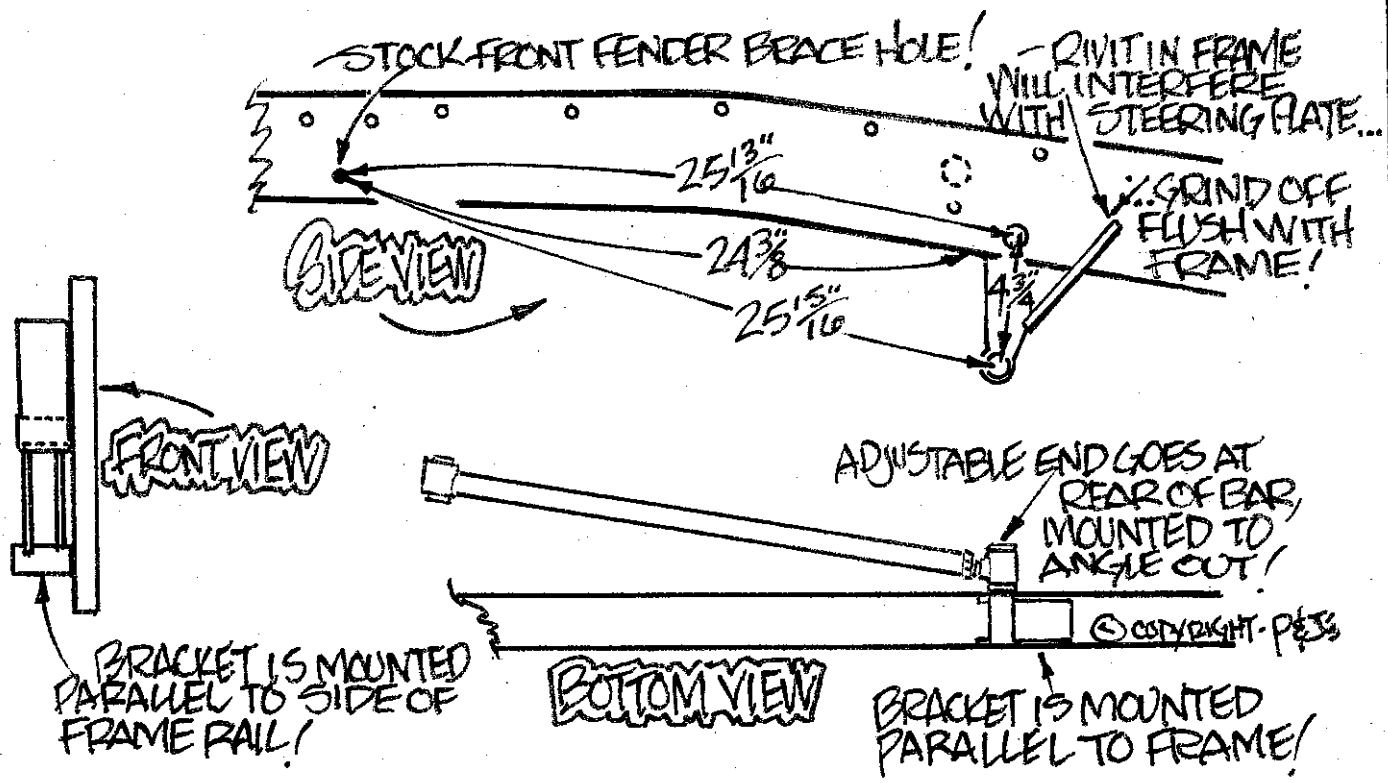

# 33-34 FORD

## 4 BAR FRONT END INSTALLATION

**NOTE:** THE FRONT EDGE OF BRACKET IS LOCATED 24<sup>3</sup>/<sub>8</sub>" BACK FROM CENTER OF THE FENDER BRACE HOLE INDICATED. CHECK TO SEE THAT THE TUBE IN THE BRACKET MEASURES CORRECTLY FROM THE FENDER BRACE HOLE AS THE POSITION OF THIS TUBE IS THE IMPORTANT THING. UPPER BAR IS MOUNTED TO A TUBE INSTALLED THROUGH THE FRAME. THE CENTERLINE OF THIS TUBE IS 25<sup>13</sup>/<sub>16</sub>" BACK FROM CENTER OF FENDER BRACE HOLE, AND 4<sup>3</sup>/<sub>4</sub>" UP FROM CENTER OF TUBE IN THE BRACKET.