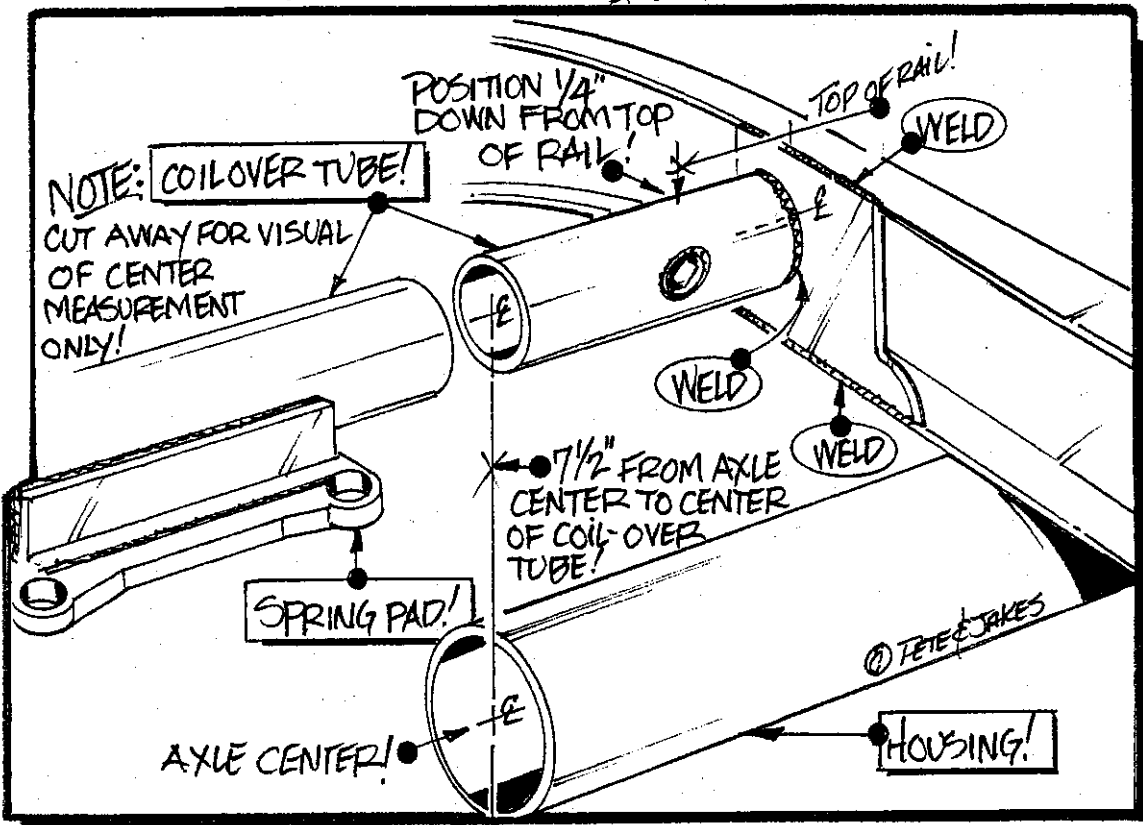

Tech Line (816) 758-4504
800-334-7240
Fax (816) 758-4512

BUGGY SPRING CROSSMEMBER INSTRUCTIONS

PLEASE NOTE: PLEASE FOLLOW INSTRUCTIONS CAREFULLY!
AFTER YOU MOCK-UP ALL TO ALL CORRECT MEASUREMENTS, TACK WELD FIRST, THEN RE-MEASURE BEFORE YOU MAKE YOUR FINAL WELD!