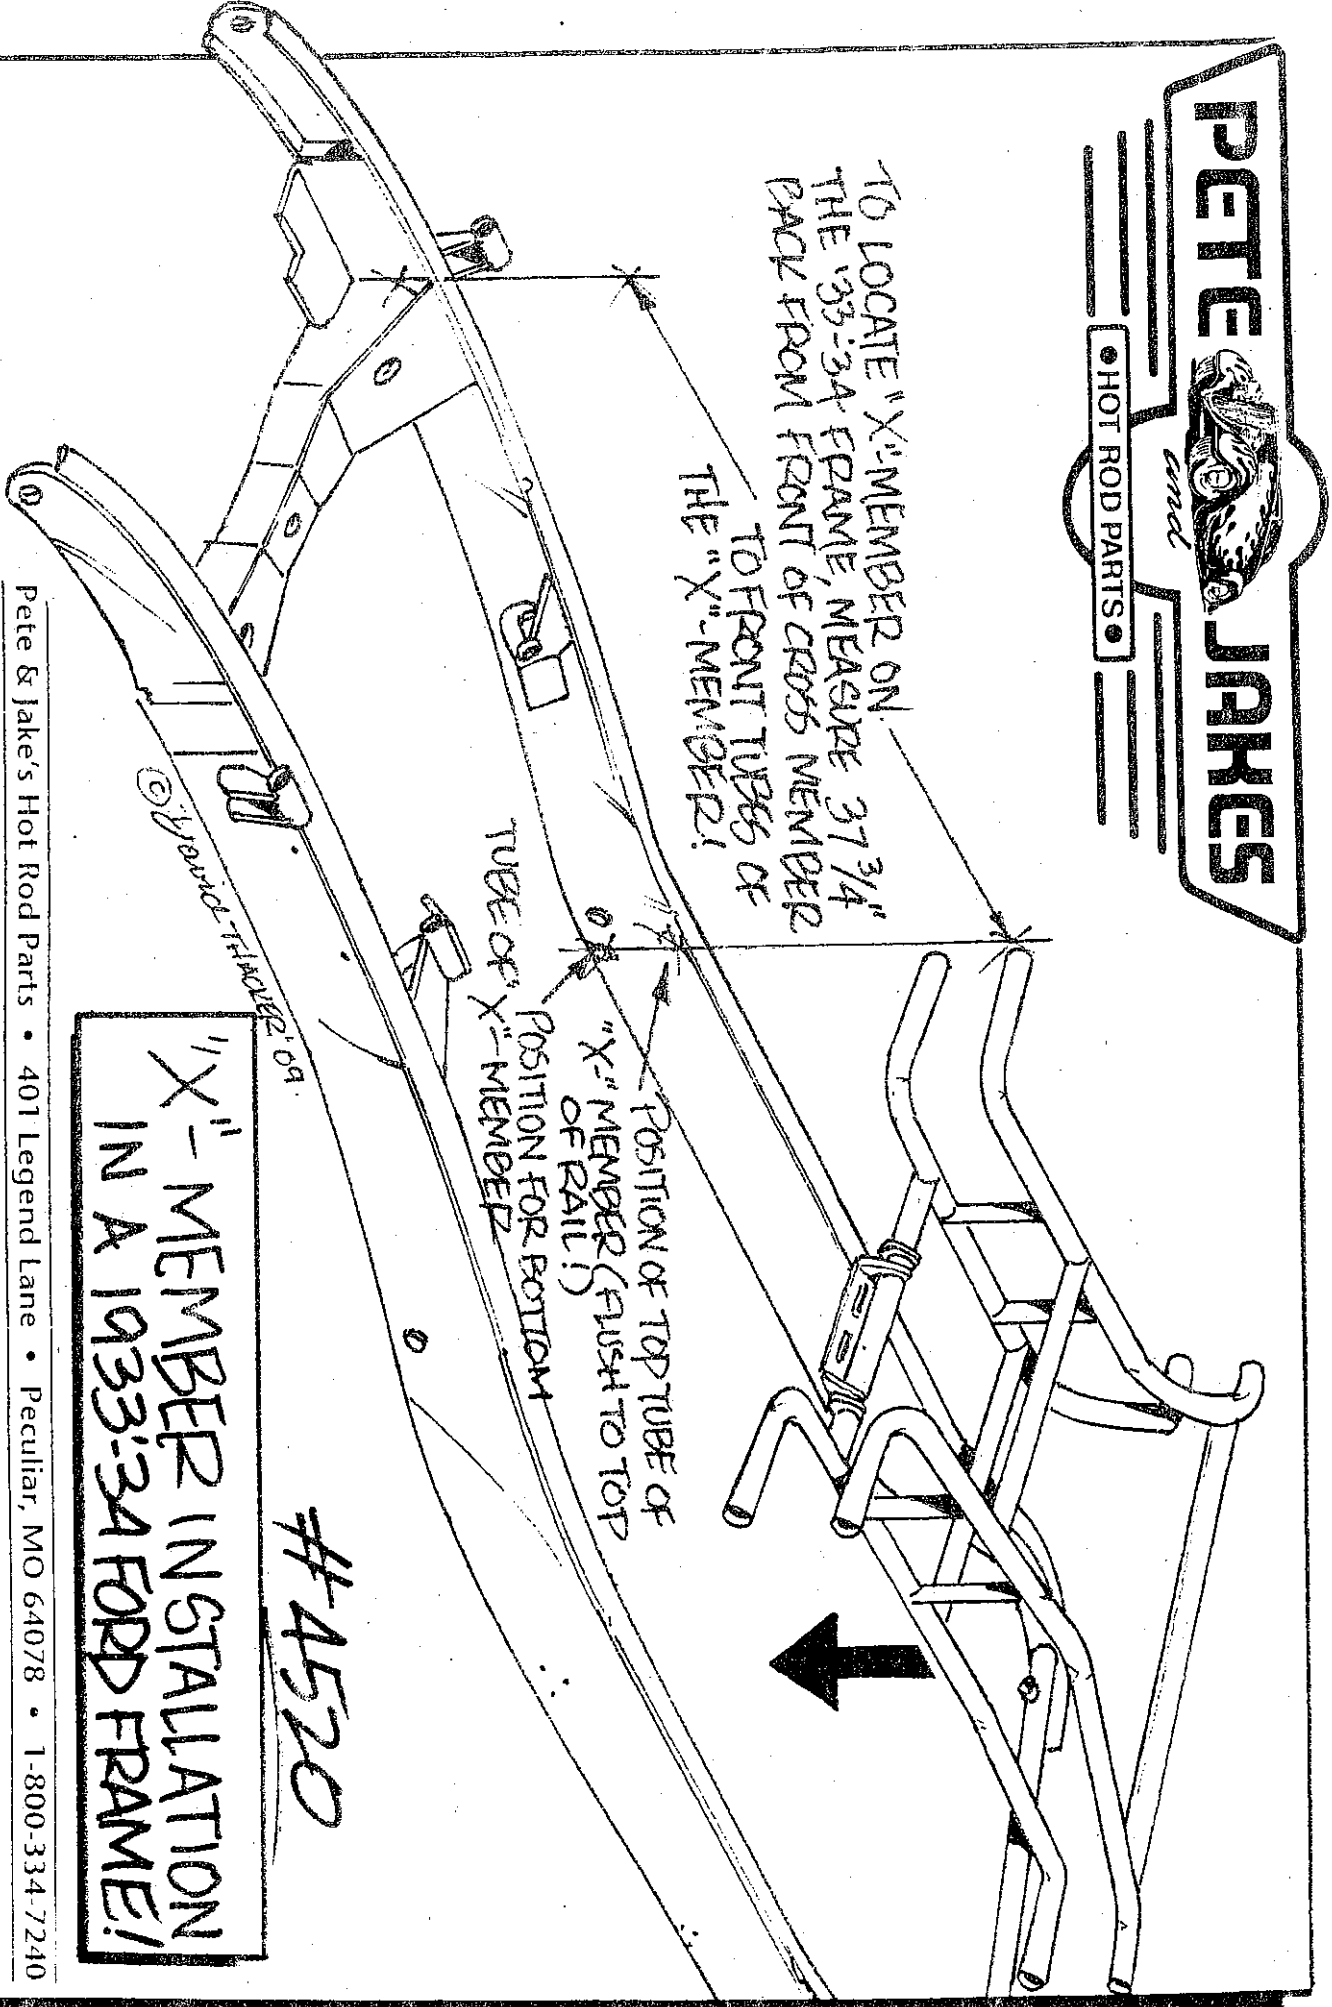

PETE and JAKES

HOT ROD PARTS

TO LOCATE 1" X 1/2" MEMBER ON THE 1933-34 FRAME, MEASURE 37 3/4" BACK FROM FRONT OF CROSS MEMBER TO FRONT TUBES OF THE "X"-MEMBER!

1" X 1/2" MEMBER INSTALLATION IN A 1933-34 FORD FRAME!