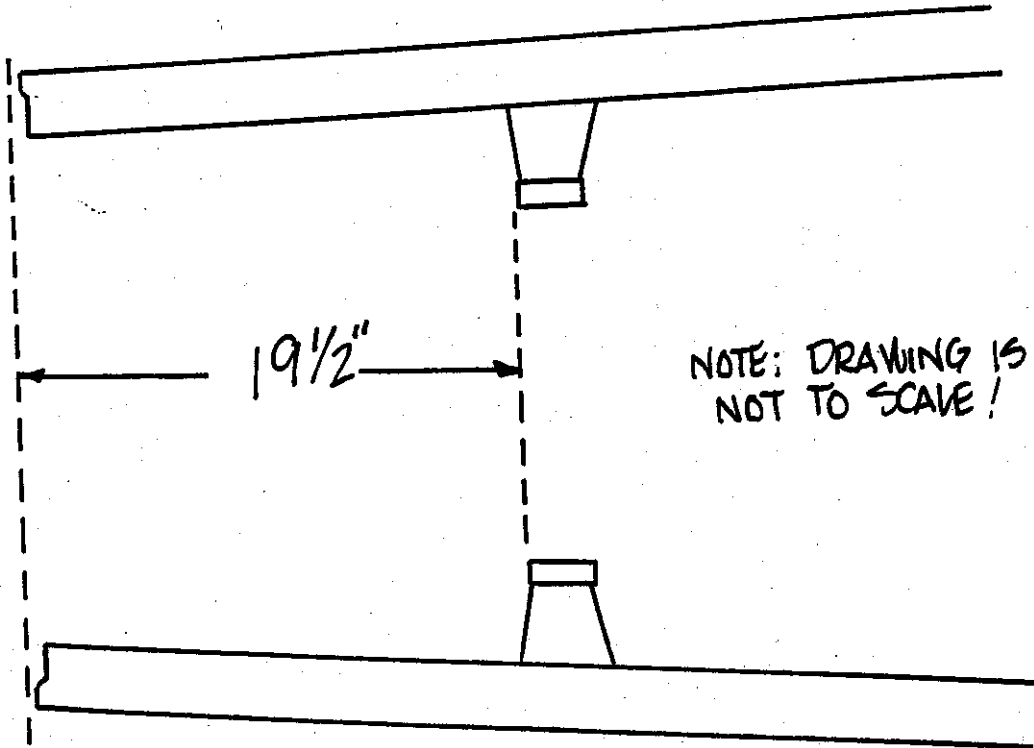

401 Legend Lane • Peculiar, MO 64078

Tech Line (816) 758-4504

800-334-7240

Fax (816) 758-4512

FORD
35-40

CHEVY LT1

MEASURE FROM HORNS BACK TO FACE OF
MOTOR MOUNT TUBES 19 1/2" (WELD IN MOUNTS)