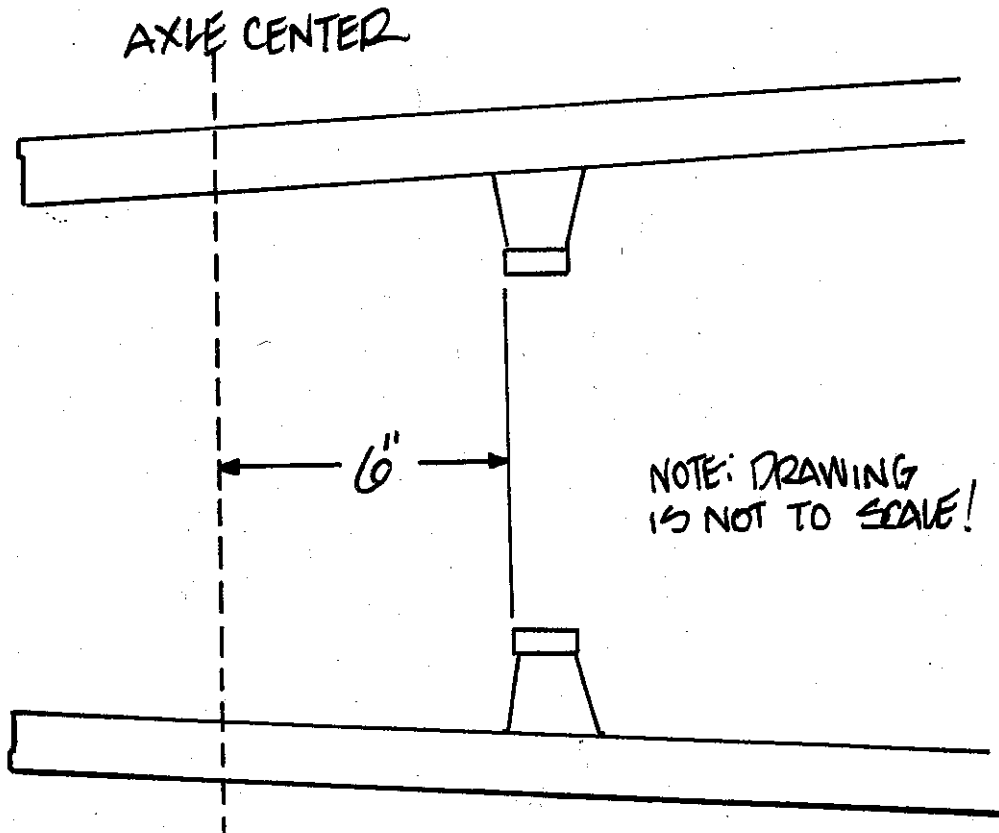

FORD # 5006
35-40

302-WITH C-4 TRANS

401 Legend Lane • Peculiar, MO 64078

Tech Line (816) 758-4504

800-334-7240

Fax (816) 758-4512

MEASURE FROM AXLE CENTER BACK 6" TO FACE OF MOTOR MOUNT TUBES (WELD IN MOUNTS)