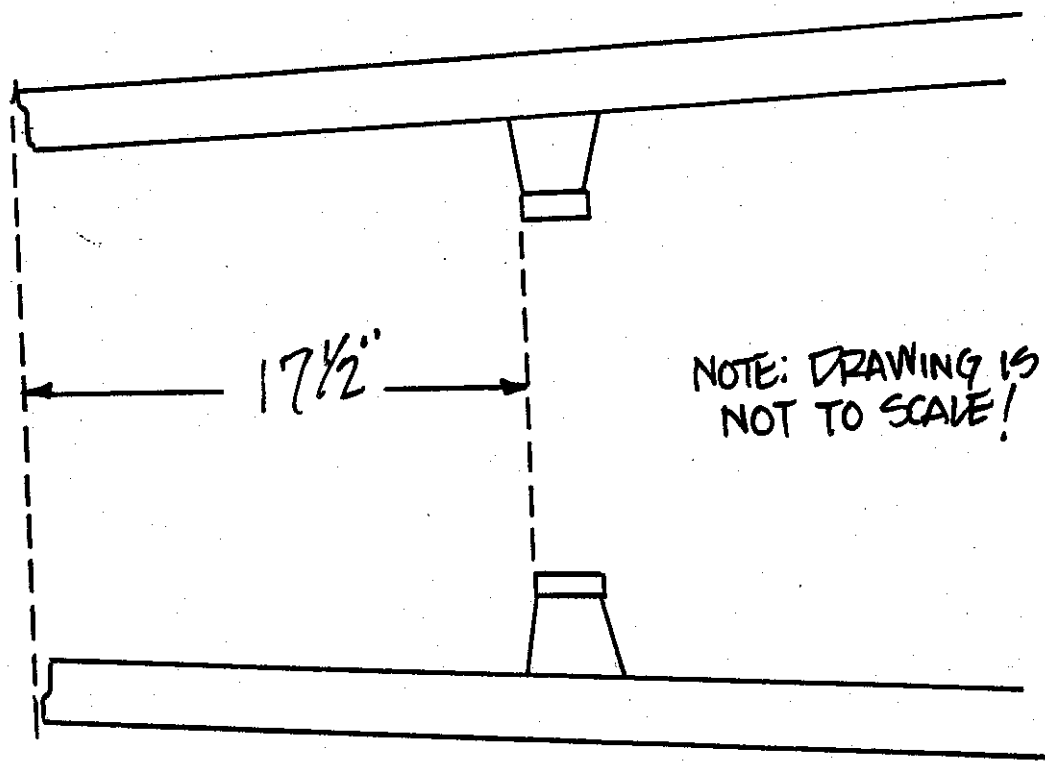

#5005W

FORD 35-40

SMALL BLOCK CHEVY

401 Legend Lane • Peculiar, MO 64078

Tech Line (816) 758-4504

800-334-7240

Fax (816) 758-4512

MEASURE FROM FRONT HORNS BACK TO FACE OF MOTOR MOUNT TUBES 17 1/2" (WELD IN MOUNTS)