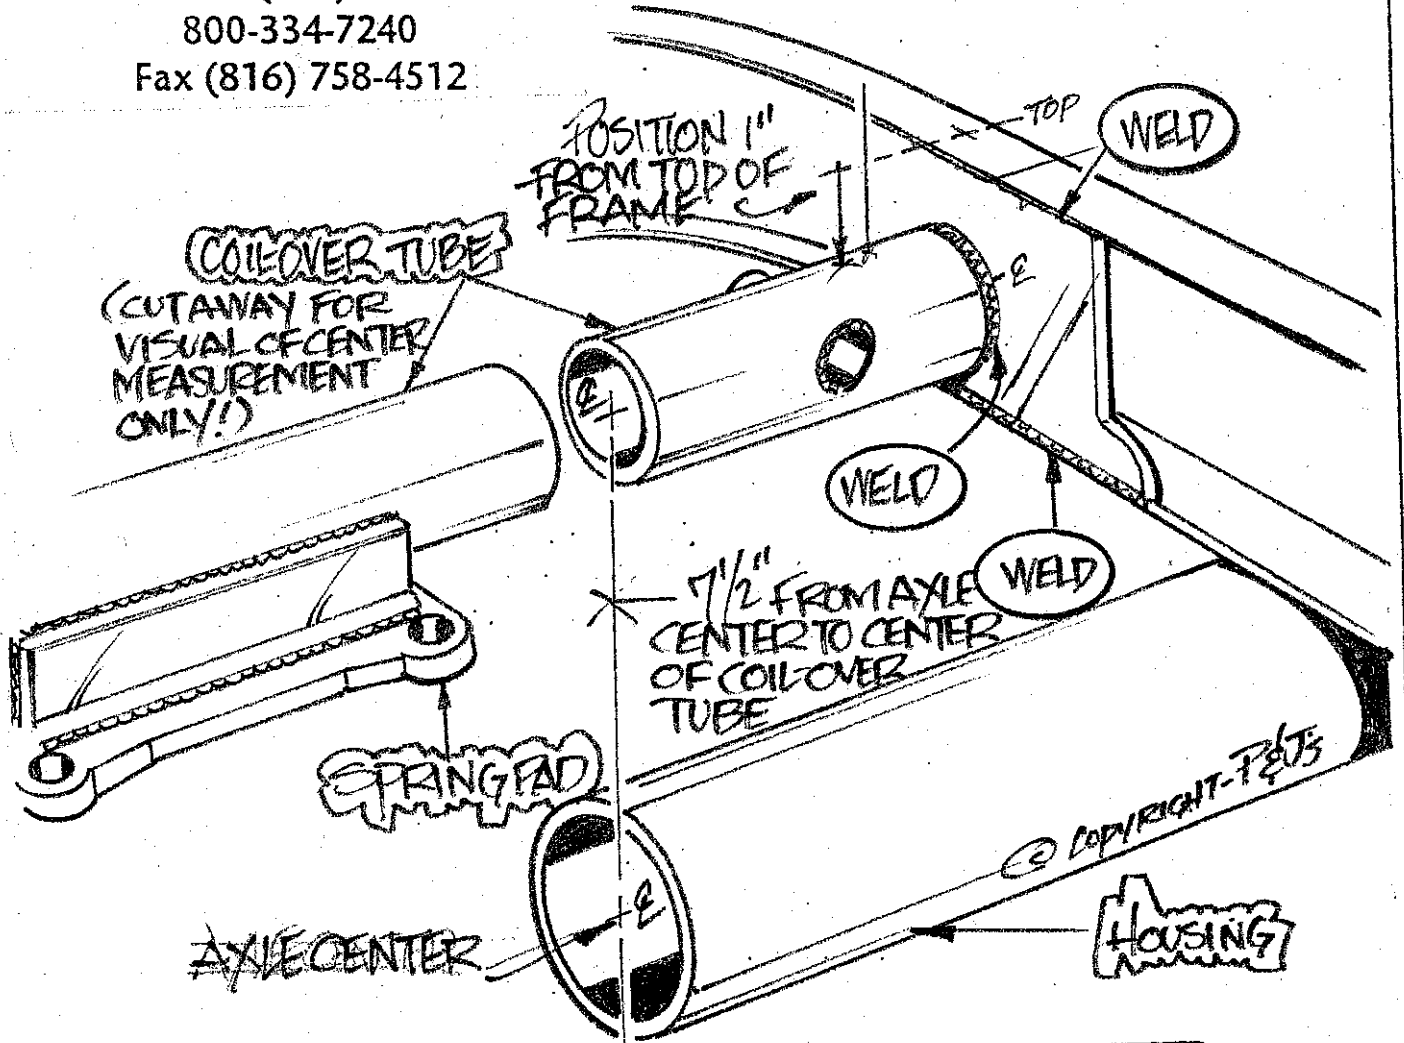

# 1935 BUGGY SPRING CROSSMEMBER

401 Legend Lane • Peculiar, MO 64078

Tech Line (816) 758-4504

800-334-7240

Fax (816) 758-4512

**NOTE: FOLLOW THE INSTRUCTIONS CAREFULLY!**  
- AFTER YOU MOCK-UP ALL CORRECT MEASUREMENTS, TACK WELD FIRST THEN RE-MEASURE BEFORE FINAL WELD!