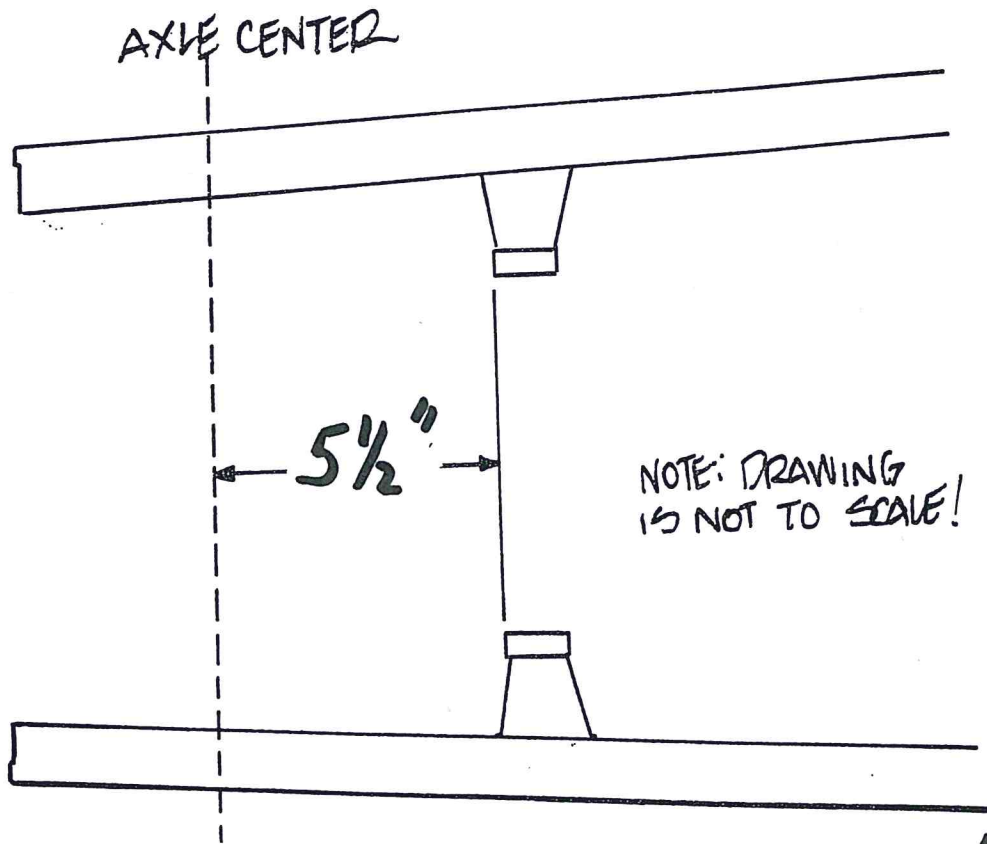

FORD
42-48

* 6006

302-WITH C-4 TRANS

401 Legend Lane • Peculiar, MO 64078

Tech Line (816) 758-4504

800-334-7240

Fax (816) 758-4512

MEASURE FROM AXLE CENTER BACK $5\frac{1}{2}$ TO FACE OF MOTOR MOUNT TUBES (WELD IN MOUNTS)