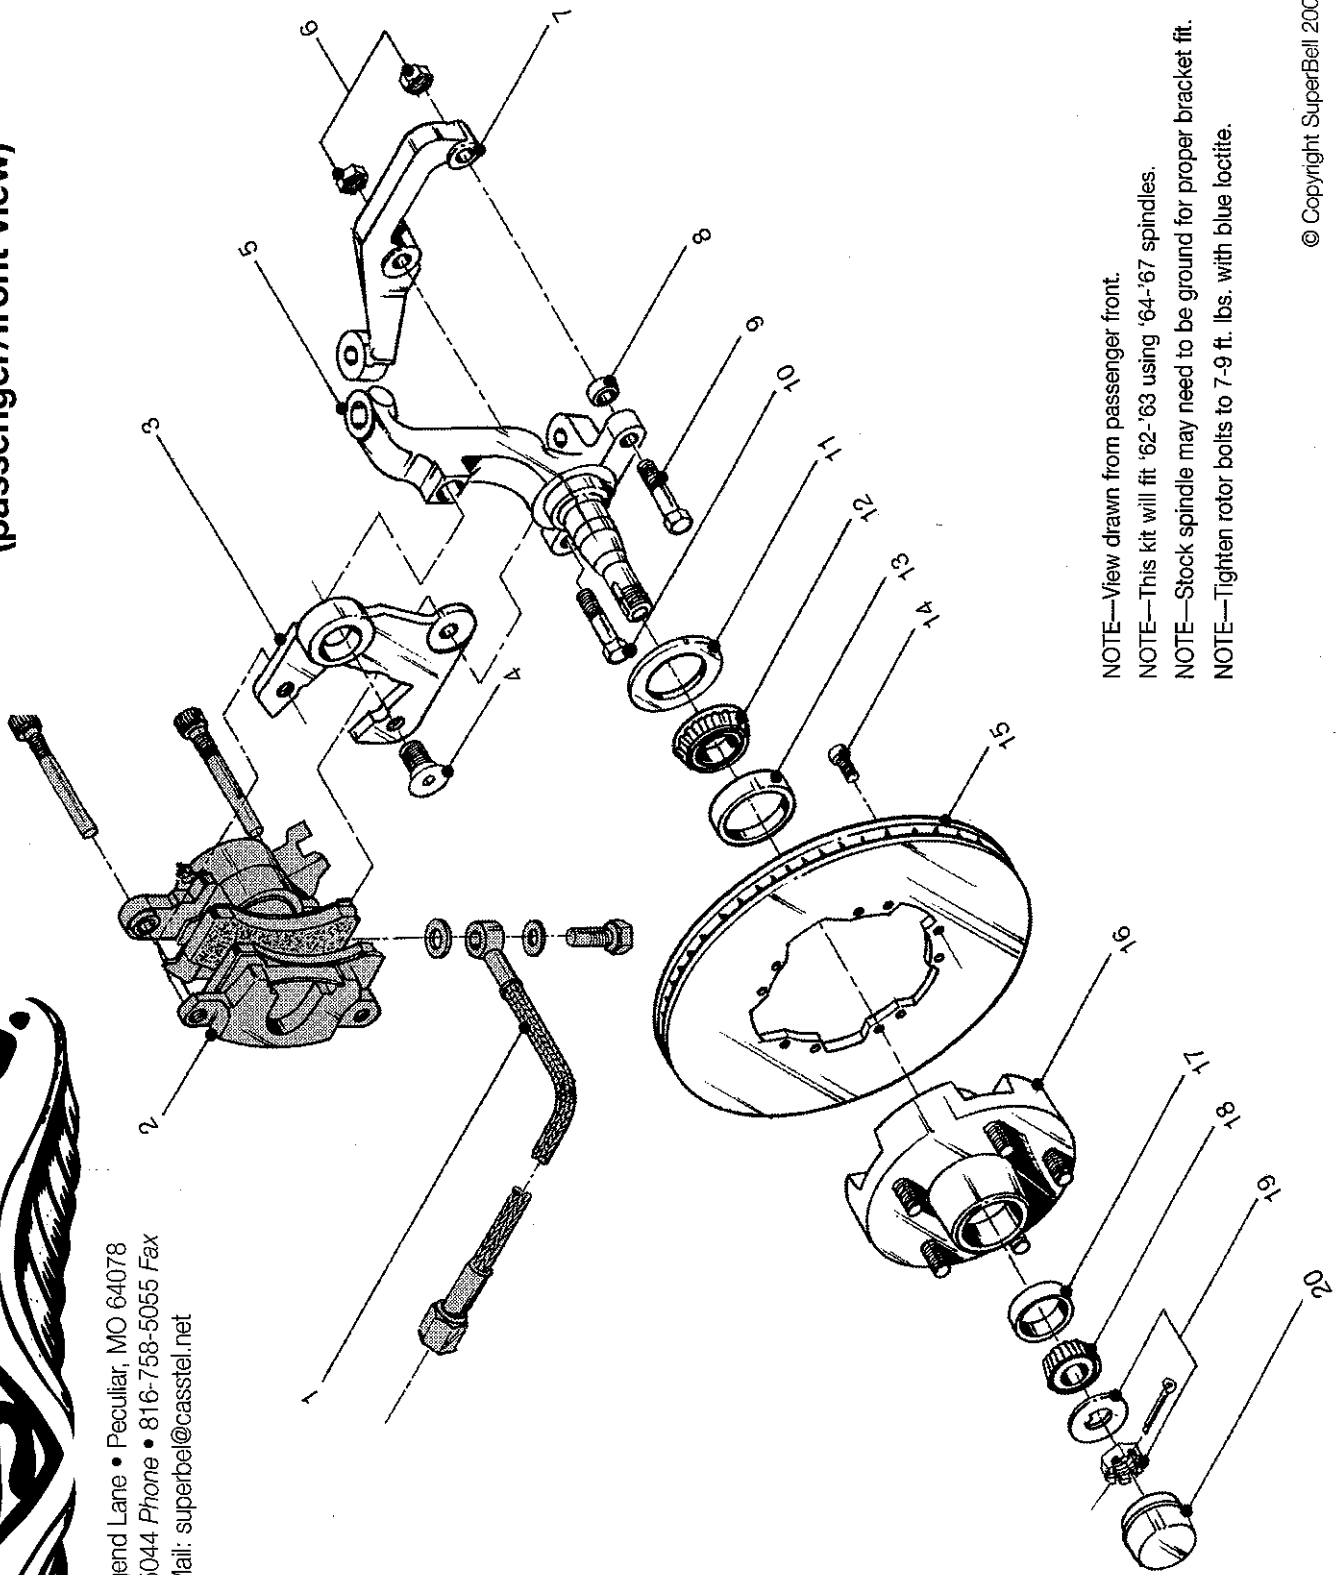

SUPER BELL AXLE CO.

401B Legend Lane • Peculiar, MO 64078
 816-758-5044 Phone • 816-758-5055 Fax
 EMail: superbel@casstel.net

CHEVY II/NOVA KIT (#3313-3314 SHOWN) (passenger/front view)

NOTE—View drawn from passenger front.

NOTE—This kit will fit '62-'63 using '64-'67 spindles.

NOTE—Stock spindle may need to be ground for proper bracket fit.

NOTE—Tighten rotor bolts to 7-9 ft. lbs. with blue loctite.